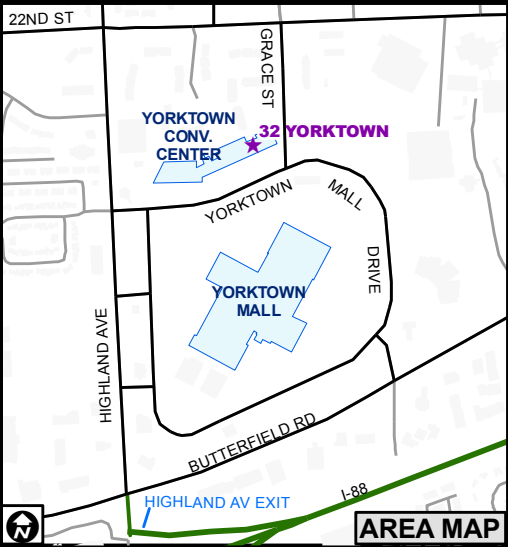

22ND ST

ENTRANCE AT
GRACE ST
(FROM 22ND ST)

32 YORKTOWN
C.O.P. CENTER

YORKTOWN
CONVENIENCE
CENTER

YORKTOWN

YORKTOWN CC

YORKTOWN
ENTRANCE
(FROM HIGHLAND AV)

22ND ST

YORKTOWN
CONV.
CENTER

32 YORKTOWN

YORKTOWN MALL

YORKTOWN MALL

HIGHLAND AVE

BUTTERFIELD RD

HIGHLAND AV EXIT

I-88

AREA MAP

JANATA BLVD

HIGHLAND AV

OAKTON DR

MAJESTIC DR

GRACE ST

YORKTOWN

YORKTOWN
MALL

**YORKTOWN
COP CENTER**
32 YORKTOWN
CENTER

NOT TO
SCALE